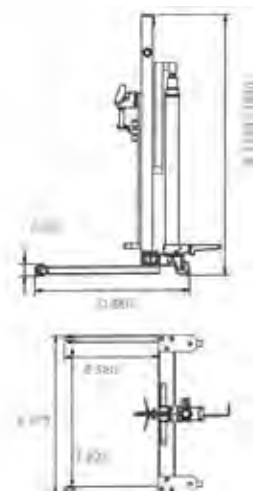

**030-1407-000**

**Art. 030-1407-000**  
Special trolley for drums of 180/220 l  
Equipped with:  
2 pneumatic wheels  $\varnothing$  380 mm

			
<b>030-1407-000</b>	23,200	0,390	1

**030-1408-000**

**Art. 030-1408-000**  
Hydraulic lift trolley for drums of 180/220 l  
Equipped with:  
Hydraulic pedal pump  
Collet self-locking  
2 fixed wheels  $\varnothing$  80 mm  
2 swivelling wheels  $\varnothing$  125 mm

			
<b>030-1408-000</b>	53,500	0,095	1

Technical Data		030- 1408-000
Piston stroke	mm	650
Max delivery	kg	250
Dimensions A	mm	1340/1840
Dimensions B	mm	580
Dimensions C	mm	80
Dimensions D	mm	880
Dimensions E	mm	975
Dimensions F	mm	825

Lift trolleys for drums suitable for the substitution of drums up to 220kg on the tanks of dump. It's easy, effortless and can be used by only one person.